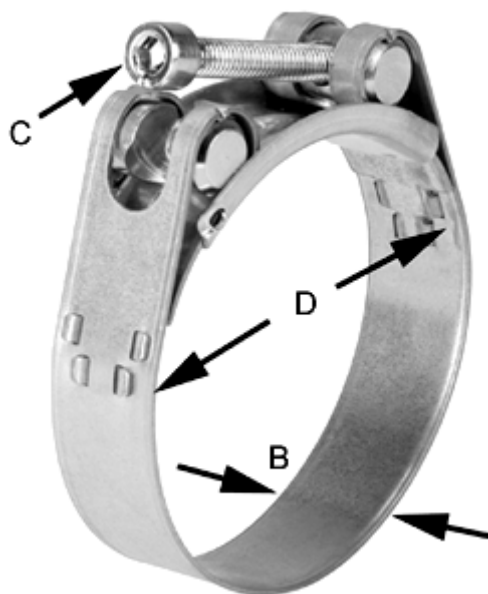

Data Sheet

Article number: 025927182028

Description: Heavy Duty Clamp GBS M 28/18 W2 ISK QRC

Measures

C (screw type) = ISK
Diameter D = 27-29
Width B = 18